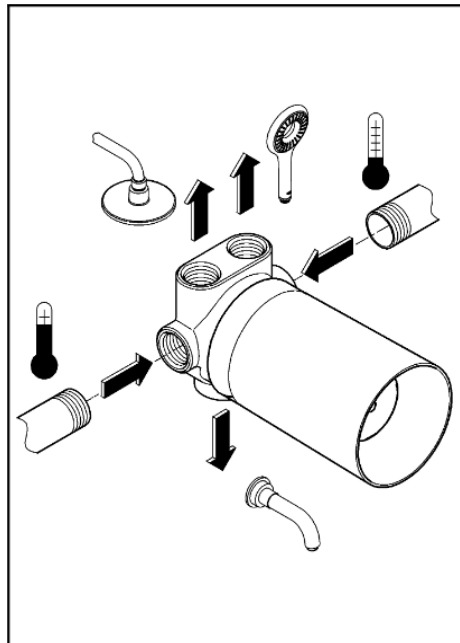

PROJECT		REF		REV	ITEM CODE	
LOCATION		DATE			PAGE	

SANITARY WARE SPECIFICATION SHEET

GROHE GRANDERA

TOMORROW'S GRAND STYLE

The GROHE Grandera collection is both a homage to an age of grandeur long past and an affirmation of modern sensibility, combining the highest standards of quality and craftsmanship with a love of detail and comfort.

Stylistically, the Grandera collection can be combined with a wide range of bathroom furnishings, with the added flexibility of two colors – chrome and chrome / gold.

Pos.-nr.	Prod. description	Order-nr.
1	Grandera handle	48215000
2	Extension	45439000

* Optional accessories

Pos.-nr.	Prod. description	Order-nr.
1	Ceramic diverter headpart	45676000

* Optional accessories

Note:

* All information of the above is for the reference only. No prior notice is made if any changes.