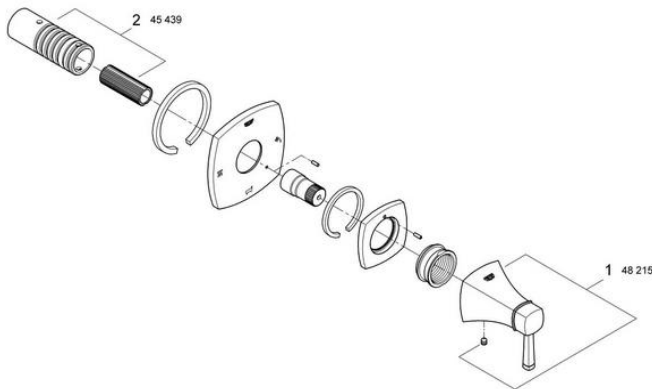

PROJECT		REF		REV	ITEM CODE	
LOCATION		DATE			PAGE	

SANITARY WARE SPECIFICATION SHEET

GROHE GRANDERA

TOMORROW'S GRAND STYLE

The GROHE Grandera collection is both a homage to an age of grandeur long past and an affirmation of modern sensibility, combining the highest standards of quality and craftsmanship with a love of detail and comfort.

Stylistically, the Grandera collection can be combined with a wide range of bathroom furnishings, with the added flexibility of two colors – chrome and chrome / gold.

Pos.-nr.	Prod. description	Order-nr.
1	Grandera handle	48215000
2	Extension	45439000

* Optional accessories

Pos.-nr.	Prod. description	Order-nr.
1	Ceramic diverter headpart	45676000

* Optional accessories

Note:

* All information of the above is for the reference only. No prior notice is made if any changes.