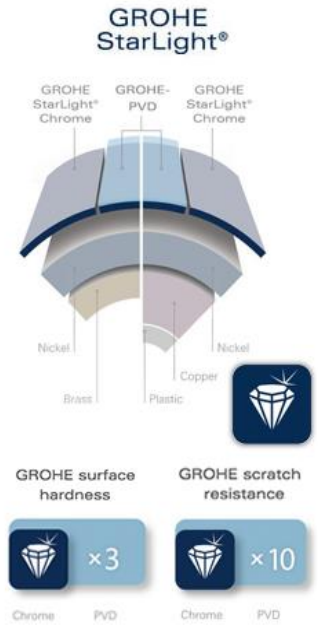

PROJECT		REF		REV	ITEM CODE	
LOCATION		DATE			PAGE	

SANITARY WARE SPECIFICATION SHEET

Item Descriptions	GROHE (Germany) "Grandera" Single-lever 5-way diverter with separate concealed body	Illustration/ Drawing
Dimensions	L110 x W101 x H110 mm	    
Model	19942000 (5-way diverter) 29708000 (Separate concealed body)	
Finish	Chrome Plated	
Country of origin	Germany	
Manufacturer	GROHE Limited	
Supplier	Acme Sanitary Ware Co. Ltd Mr. Eric Wong/ Mr. Don Yuen	
Contact Tel/Fax	(852) 2388-7171 / (852) 2710-8012	
E-mail	acme@acmesanitary.com.hk	
Website	www.acmesanitary.com.hk	
"Grandera" 5-way diverter	<p>Concealed body Multi-hole 5-way diverter</p>  <ul style="list-style-type: none"> · set for final installation for 29 708 000 · without concealed body · GROHE StarLight chrome finish · concealed body, 1/2" · without finishing trim set · wall installation · with ceramic sealing disks · connection cold and hot 1/2" · 2 outlets 1/2" · bath outlet 3/4" · installation depth adjustable · 24-60 mm 	
 <p>19942000 19942IG0 19942DA0 19942EN0</p>		<p>Colour options:</p> <ul style="list-style-type: none"> ● 000 StarLight Chrome ● DC0 SuperSteel ● DA0 Warm Sunset ● A00 Hard Graphite ● AL0 Brushed Hard Graphite ● IG0 Chrome/Gold ● GL0 Cool Sunrise ● GN0 Brushed Cool Sunrise ● DL0 Brushed Warm Sunset ● BE0 Polished Nickel ● EN0 Brushed Nickel

Stylistically, the Grandera collection can be combined with a wide range of bathroom furnishings, with the added flexibility of two colors – chrome and chrome / gold.

Pos.-nr.	Prod. description	Order-nr.
1	Grandera handle	48215000
2	Extension	45439000