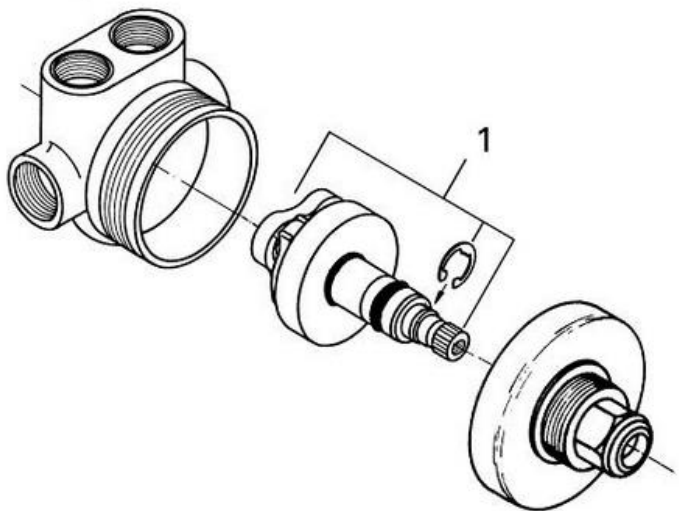

PROJECT		REF		REV	ITEM CODE	
LOCATION		DATE			PAGE	

SANITARY WARE SPECIFICATION SHEET

GROHE GRANDERA

TOMORROW'S GRAND STYLE

The GROHE Grandera collection is both a homage to an age of grandeur long past and an affirmation of modern sensibility, combining the highest standards of quality and craftsmanship with a love of detail and comfort.

Stylistically, the Grandera collection can be combined with a wide range of bathroom furnishings, with the added flexibility of two colors – chrome and chrome / gold.

Pos.-nr.	Prod. description	Order-nr.
1	Grandera handle	48215000
2	Extension	45439000

* Optional accessories

Pos.-nr.	Prod. description	Order-nr.
1	Ceramic diverter headpart	45676000

* Optional accessories

Note:

* All information of the above is for the reference only. No prior notice is made if any changes.